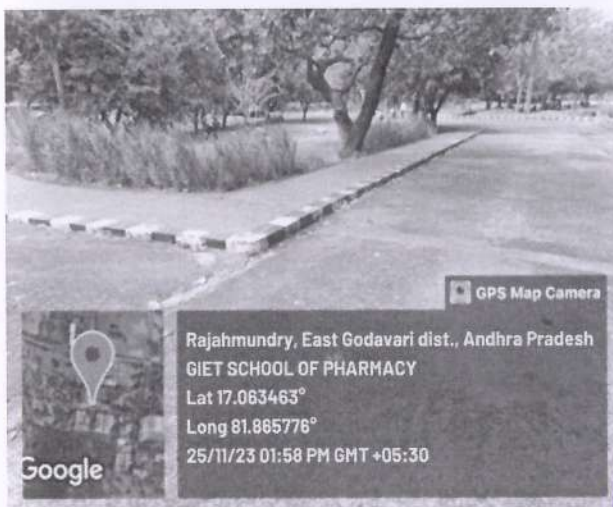

GIET SCHOOL OF PHARMACY

(SPONSORED BY SRI KOUNDINYA EDUCATIONAL SOCIETY)

(Affiliated to Andhra University, Approved by AICTE & PCI)

NH-16, Chaitanya Knowledge City, RAJAHMUNDRY – 533 294, E.G. District, (A.P.)

NAACA+ ACCREDITED Tel : 0883 – 2484444, 6577444, Fax: 0883 – 2484444, 2484739.

3. Pedestrian Friendly pathways

The parking area for all the vehicles is provided at the entrance of the college. The college provides pedestrian-friendly pathways for the staff and students. It is very comfortable for the students and staff to walk around the pedestrian-friendly pathways.

Dr. M.D.DHANA RAJU
Principal
M.Pharm., Ph.D
GIET SCHOOL OF PHARMACY
NH-16, Chaitanya Knowledge City,
RAJAHMUNDRY-533 296 (AP)