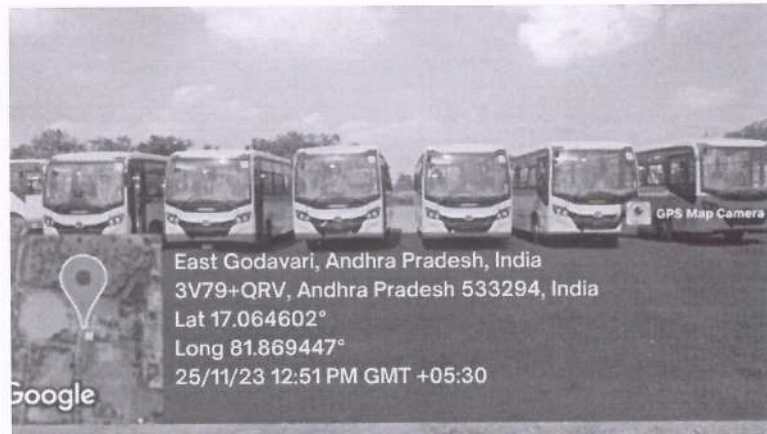

GIET SCHOOL OF PHARMACY

(SPONSORED BY SRI KOUNDINYA EDUCATIONAL SOCIETY)

(Affiliated to Andhra University, Approved by AICTE & PCI)

NH-16, Chaitanya Knowledge City, RAJAHMUNDRY – 533 294, E.G. District, (A.P.)

NAACA* ACCREDITED Tel : 0883 – 2484444, 6577444, Fax: 0883 – 2484444, 2484739.

---

1. Restricted entry of Automobiles:

GIET Institutions provides around 38 buses covering East and West Godavari Districts for the students and staff. Maximum all the staff utilizes the college transport. A government bus facility is also available to the college. Staff and students are restricted from using their automobiles in the college campus. Parents and visitors are permitted to park their vehicles in the allotted area.

2. Use of Bicycles/ Battery powered vehicles

Students staying in boys' and girls' hostels can use bicycles to go to the college from the hostel or to the various places in the campus. Staff also utilizes this facility to reduce emissions. College also provides 5 battery cars to use within the campus, thereby reducing the pollution arising due to fuel-driven vehicles within the campus. The noise levels in the campus are kept in control by utilizing noiseless battery cars and restricted movement of vehicles within the campus.